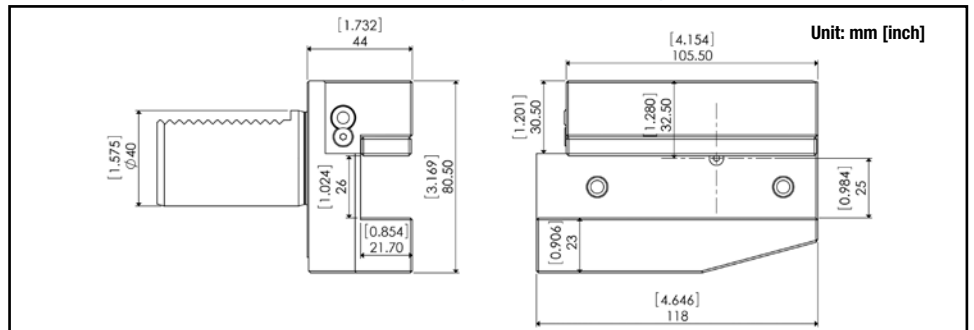

Left Hand Long Radial Turning Tool

Part #: VDI40-OD10X-OHB4

Left Hand Short Inverted Radial Turning Tool