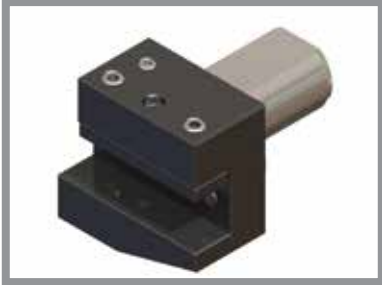

Part #: VDI40-OD10X-B2

Left Hand Short Radial Turning Tool

Part #: VDI40-OD25MX-B2

Left Hand Short Radial Turning Tool

Part #: VDI40-OD10X-LG-B6

Left Hand Long Radial Turning Tool

Part #: VDI40-OD25MX-LG-B6

Left Hand Long Radial Turning Tool

Part #: VDI40-OD10X-OHB4

Left Hand Short Inverted Radial Turning Tool