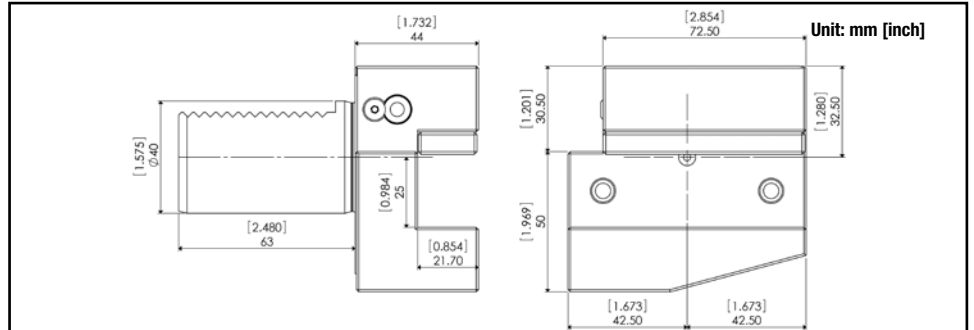

Left Hand Short Radial Turning Tool