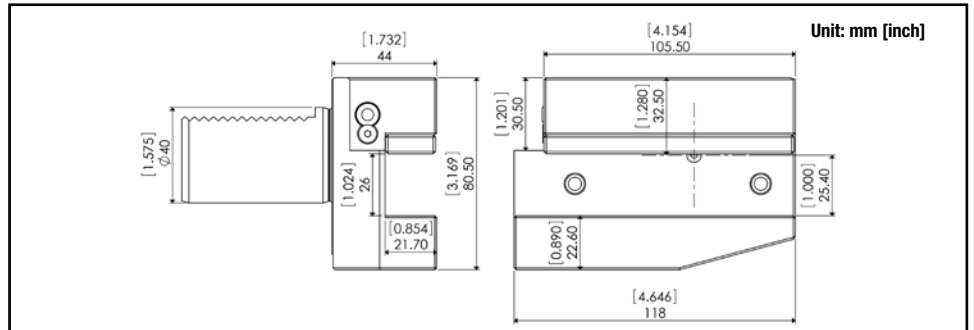

Part #: VDI40-OD10X-B2

Left Hand Short Radial Turning Tool

Part #: VDI40-OD25MX-B2

Left Hand Short Radial Turning Tool

Part #: VDI40-OD10X-LG-B6

Left Hand Long Radial Turning Tool

Part #: VDI40-OD25MX-LG-B6

Left Hand Long Radial Turning Tool

Part #: VDI40-OD10X-OHB4

Left Hand Short Inverted Radial Turning Tool