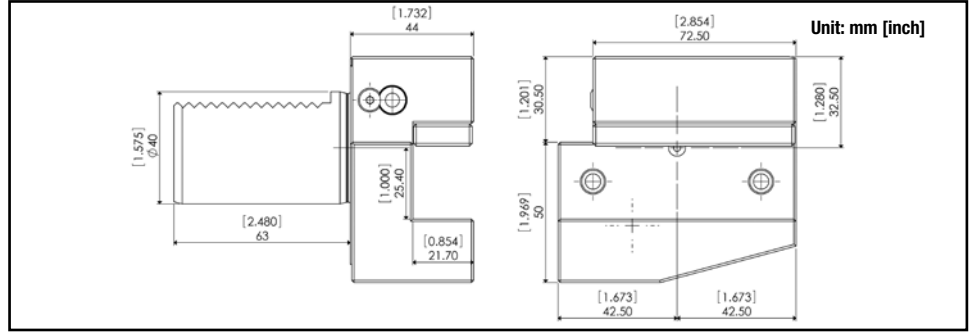

Left Hand Short Radial Turning Tool